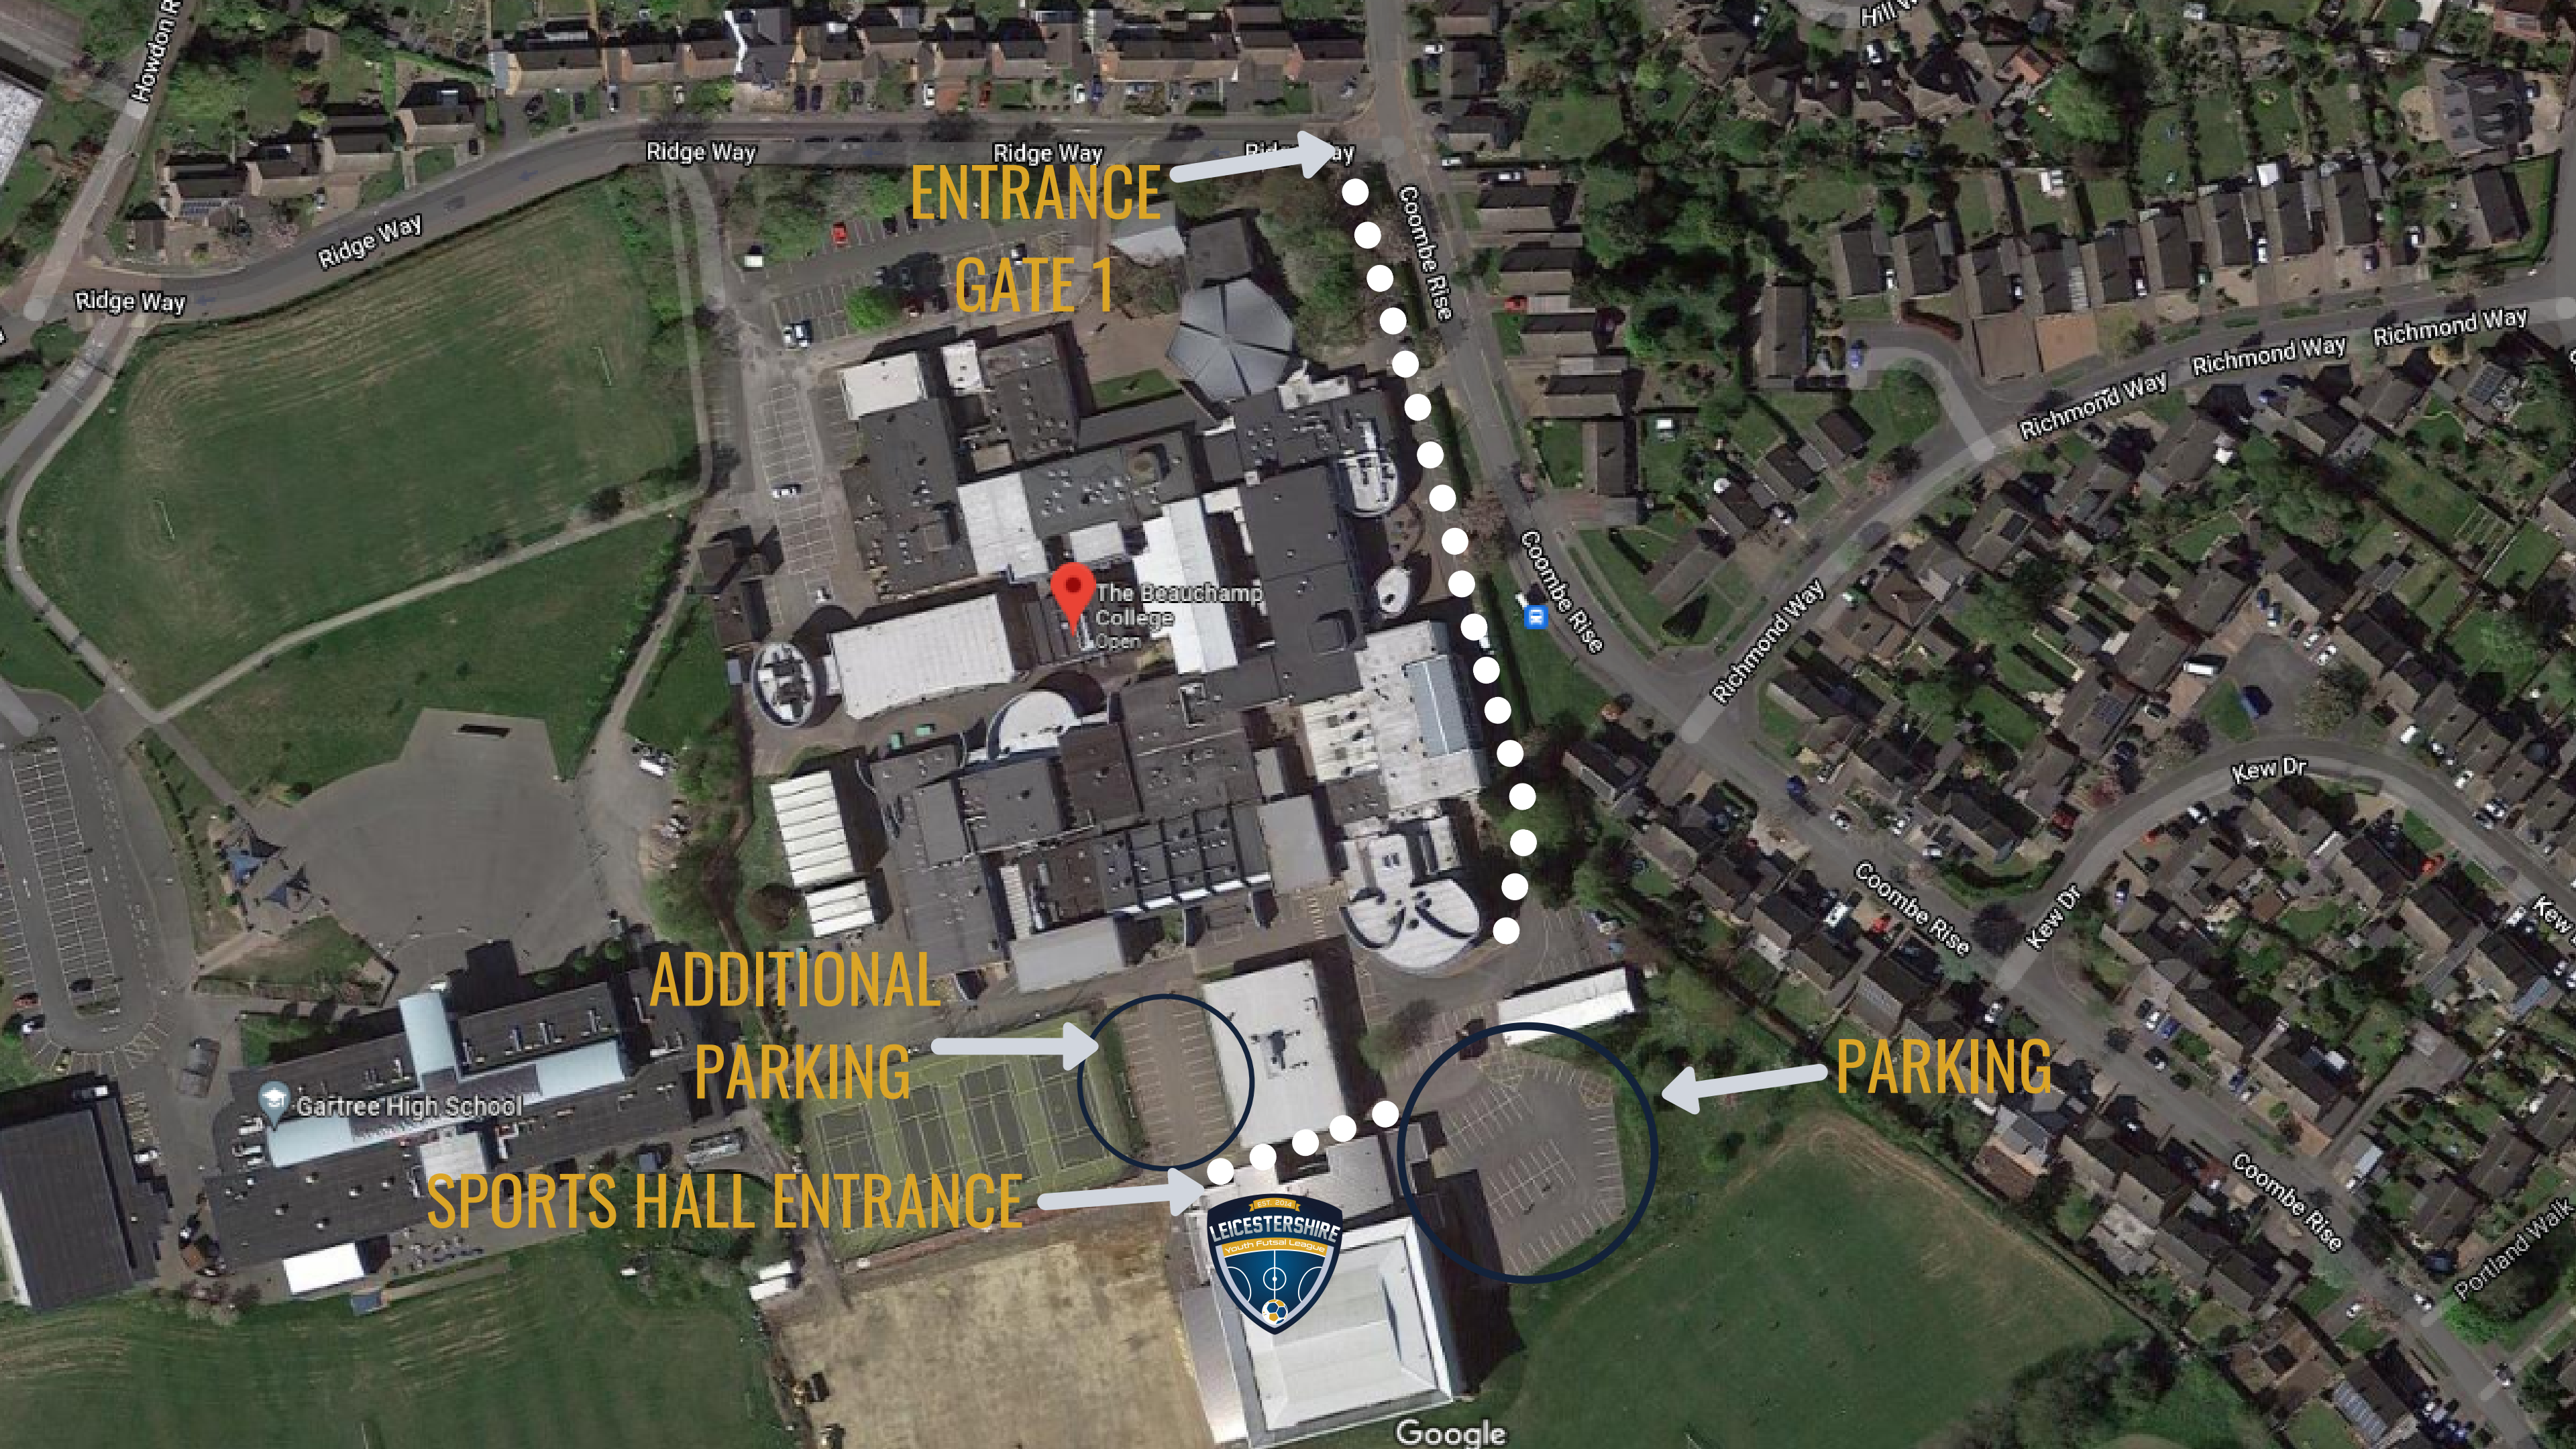

# Venues

BEAUCHAMP COLLEGE, RIDGE WAY, OADBY, LEICESTER, LE2 5TP

PARKING - CAR PARK BESIDES SPORTS HALL

PARKING ENTRANCE - THROUGH FIRST GATE ON RIDGE WAY

SPECTATORS - COURT SIDE SEATING

**ENTRANCE  
GATE 1**

**ADDITIONAL  
PARKING**

**SPORTS HALL ENTRANCE**

**PARKING**

Google

Venues

TUDOR GRANGE SAMWORTH ACADEMY, 50 TRENANT RD, LEICESTER, LE2 6UA

PARKING - SCHOOL CAR PARK

PARKING ENTRANCE - THROUGH GATES

SPECTATORS - VIEWING GALLERY AVAILABLE UPSTAIRS,  
POSSIBILITY OF COURT SIDE IF GALLERY UNAVAILABLE

WALK TO FRONT  
ENTRANCE

CAR PARK ENTRANCE

PARKING

SCHOOL ENTRANCE

50 Trenant Rd  
Leicester LE2 6UA

Venues

WREAKE VALLEY ACADEMY, PARKSTONE RD, SYSTON, LEICESTER LE7 1LY

PARKING - SCHOOL OVERFLOW CAR PARK

PARKING ENTRANCE - THROUGH MAIN CAR PARK, PAST THE 3G PITCH

SPECTATORS - COURTSIDE SEATING

**OVERFLOW CAR PARK**